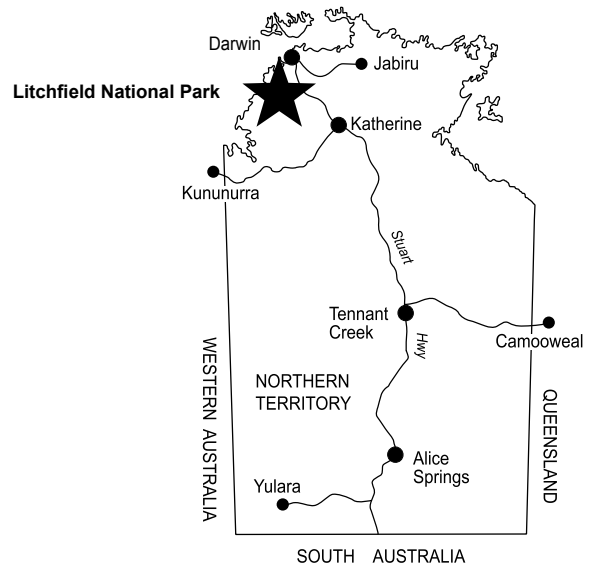

# Litchfield National Park

Territory Wildlife Park and Berry Springs (58 km - 24 km unsealed section) Darwin (115 km)