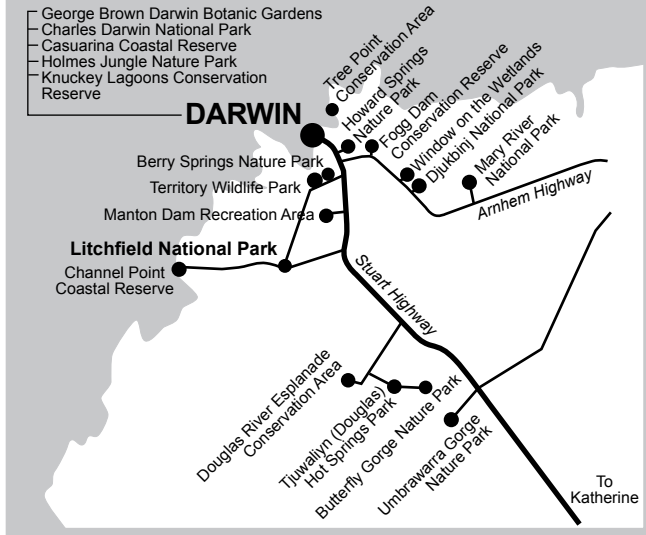

# Litchfield National Park

Territory Wildlife Park and Berry Springs (58 km - 24 km unsealed section) Darwin (115 km)